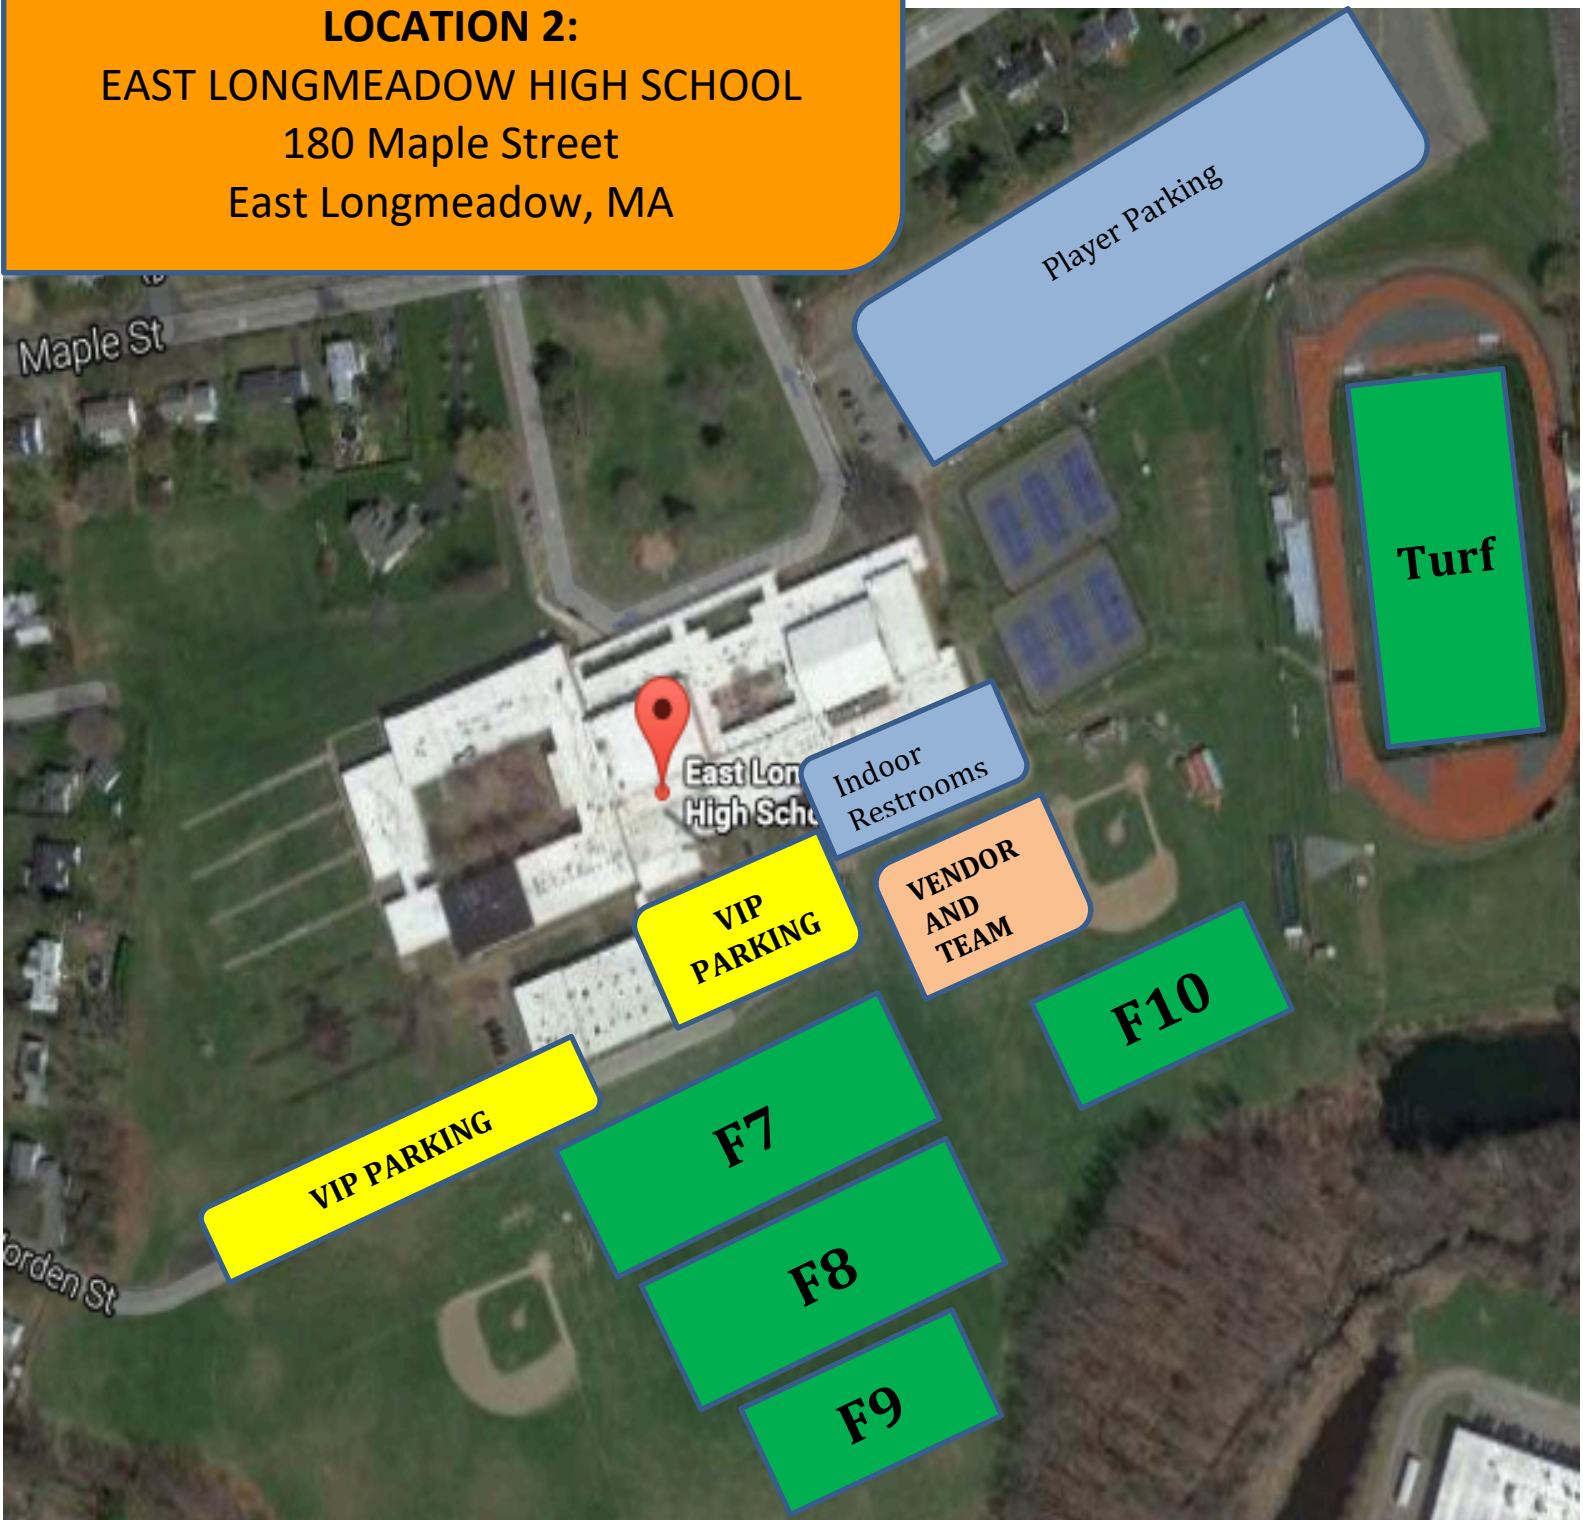

2019 NE Summer Sizzle

LOCATION 2:

EAST LONGMEADOW HIGH SCHOOL
180 Maple Street
East Longmeadow, MA

Player Parking

Turf

Indoor Restrooms

VENDOR AND TEAM

VIP PARKING

VIP PARKING

F7

F8

F9

F10