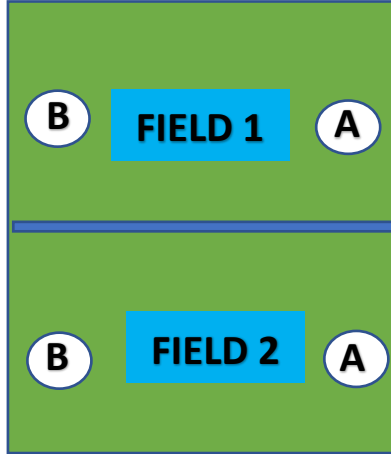

SPORTSWORLD

226 Main Street, East Windsor, CT 06088

Restrooms - only for emergency (1 person permitted inside at a time)

Athletic Trainer