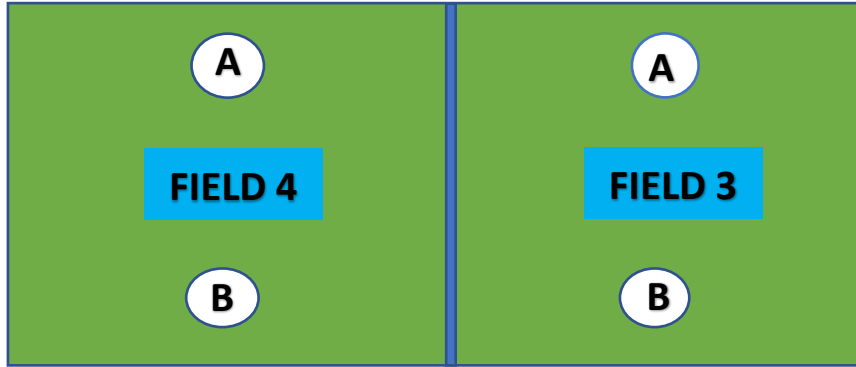

SPORTSWORLD

226 Main Street, East Windsor, CT 06088

Restrooms - only for emergency (1 person permitted inside at a time)

Athletic Trainer